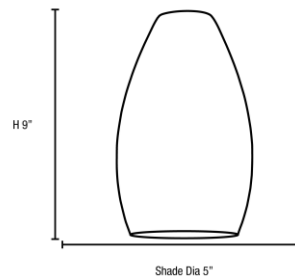

Stock Code: **23112-RED**

Collection: Merlot

PRODUCT INFORMATION

Base: 23112 Parent: 23112
Mounting Type: Ceiling UPC: 641594911671
Finish: N/A
Diffuser: Red

PRODUCT MEASUREMENTS

FIXTURE	BACKPLATE / CANOPY
Length:	Length
Width:	Width:
Diameter 5"	Diameter:
Height: 9"	Height:
Extension:	
Overall Height:	

Additional Notes:

Project Name: _____

Location: _____

Type: _____

Quantity: _____

Notes: _____

LINE DRAWING

IES FILE